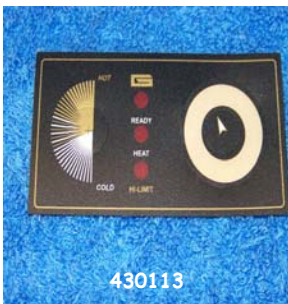

No refunds can be accepted.

**HT-1000 w/GFCI
cord & sensors**
Price: 412.88
Part#: 436540

**HT-1000 topside
(does not include
air button)**
Price: 75.00
Part#: 431213

HT-1000 Overlay
Price: 7.35
Part#: 430113