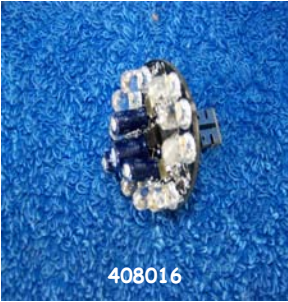

4050268

Pump mount
Price: 3.52/each
Part#: 461575

461575

Pump gasket
Price: 1.15
Part#: 461575

461575

Pump seal, #200
Price 16.12
Part#: 400231

400231

Lighting Components